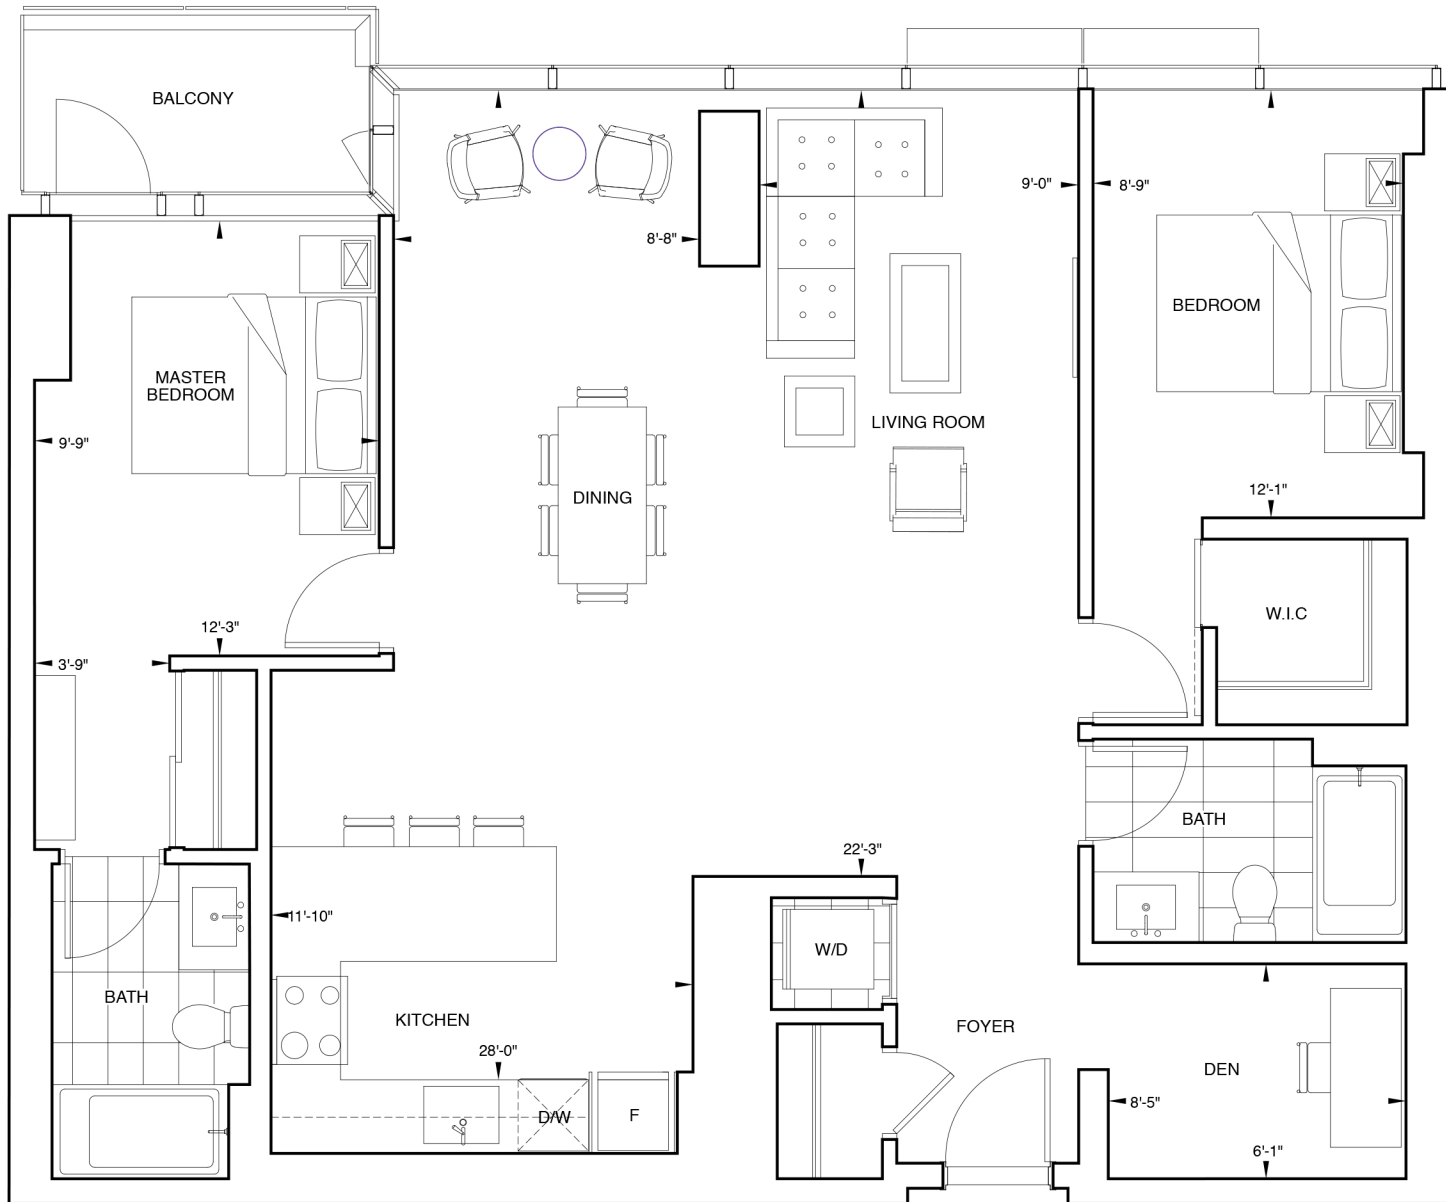

# SKY RESIDENCE J1

2 BEDROOM + DEN  
2 BATHROOM

Interior: 1,221 square feet  
Balcony: 50 square feet

All dimensions, layouts, and finishes are approximate and subject to normal construction variances and change without notice. Furniture is displayed for illustration purposes only and does not necessarily reflect the electrical plan for the suite. Suites are sold unfurnished. E.&O.E. October 2017.