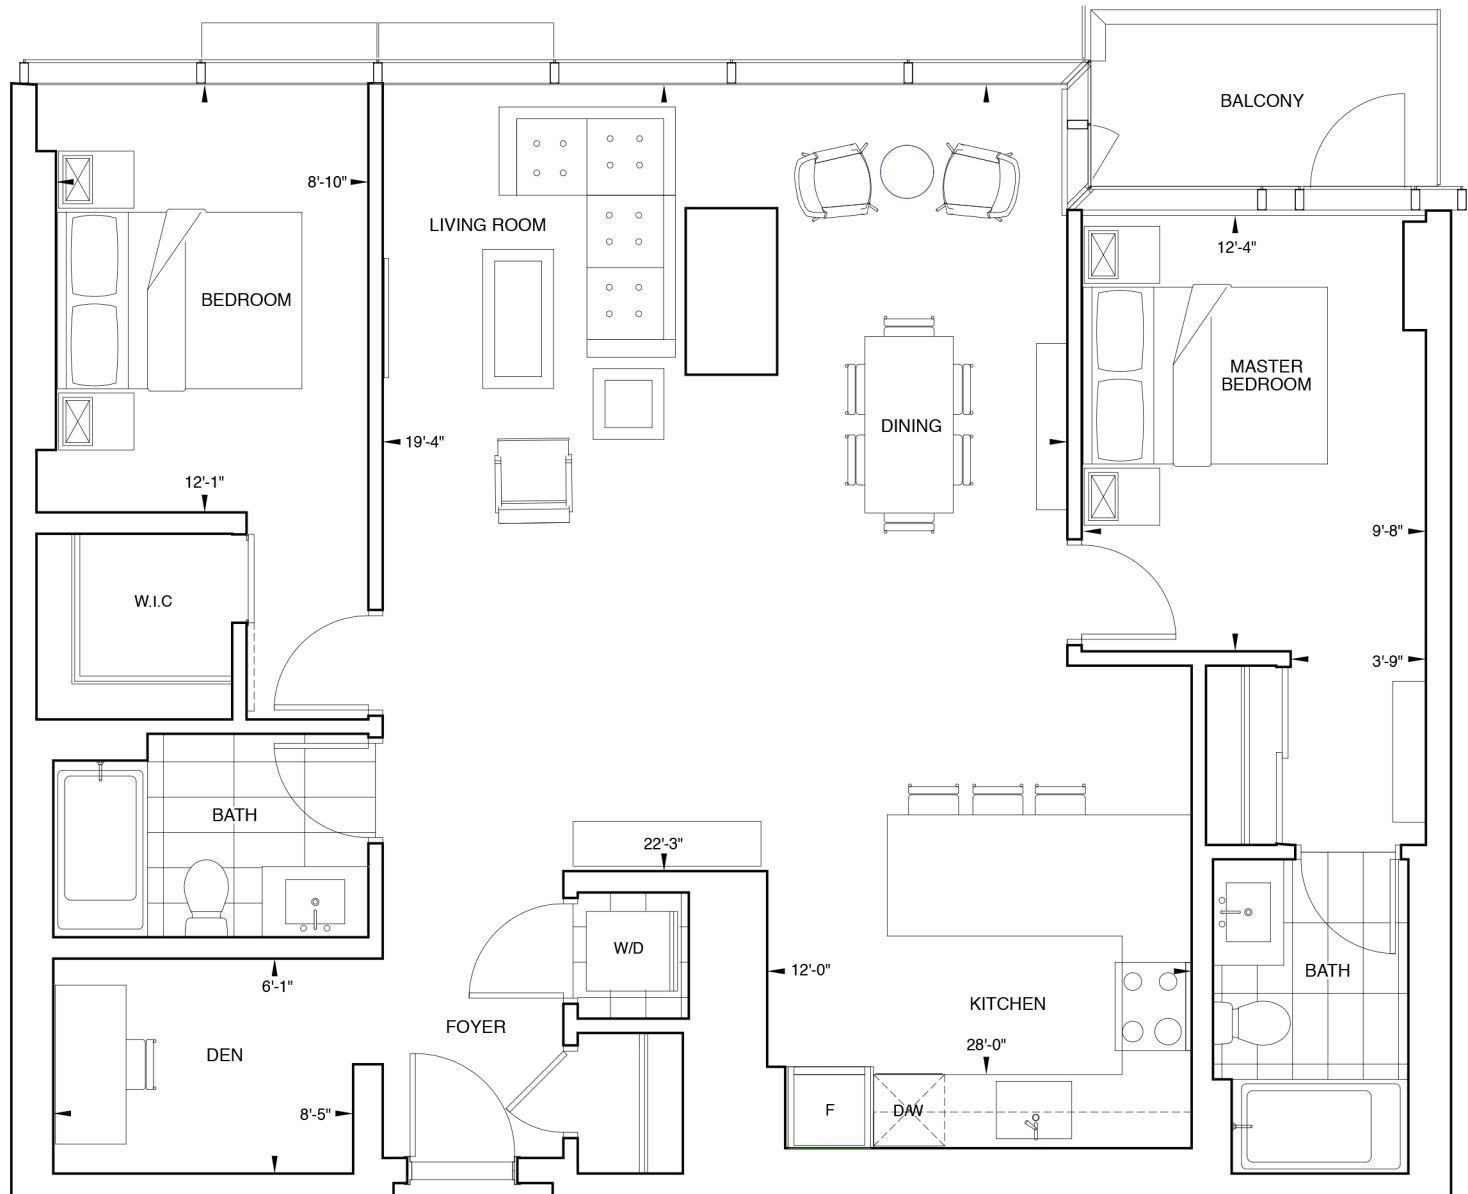

SKY RESIDENCE J

2 BEDROOM + DEN
2 BATHROOM

Interior: 1,221 square feet
Balcony: 50 square feet

All dimensions, layouts, and finishes are approximate and subject to normal construction variances and change without notice. Furniture is displayed for illustration purposes only and does not necessarily reflect the electrical plan for the suite. Suites are sold unfurnished. E.&O.E. October 2017.