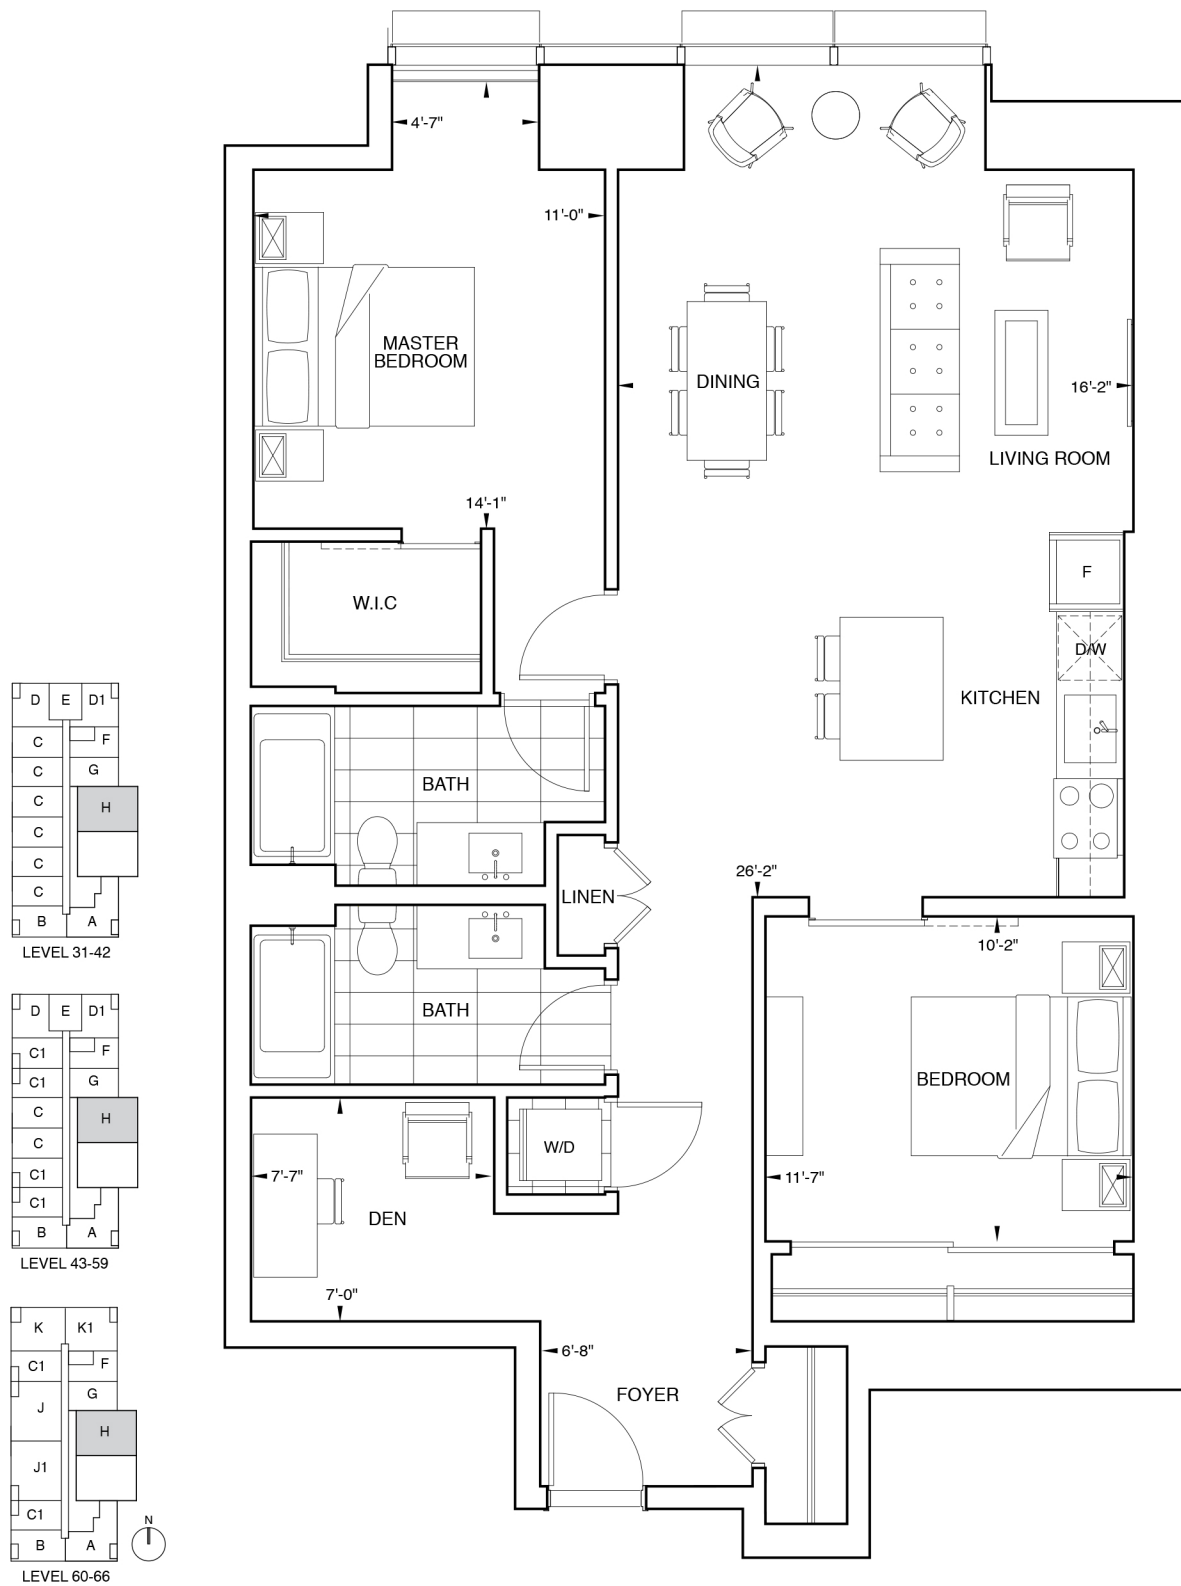

SKY RESIDENCE H

2 BEDROOM + DEN
2 BATHROOM

Interior: 1,221 square feet

All dimensions, layouts, and finishes are approximate and subject to normal construction variances and change without notice. Furniture is displayed for illustration purposes only and does not necessarily reflect the electrical plan for the suite. Suites are sold unfurnished. E.&O.E. October 2017.