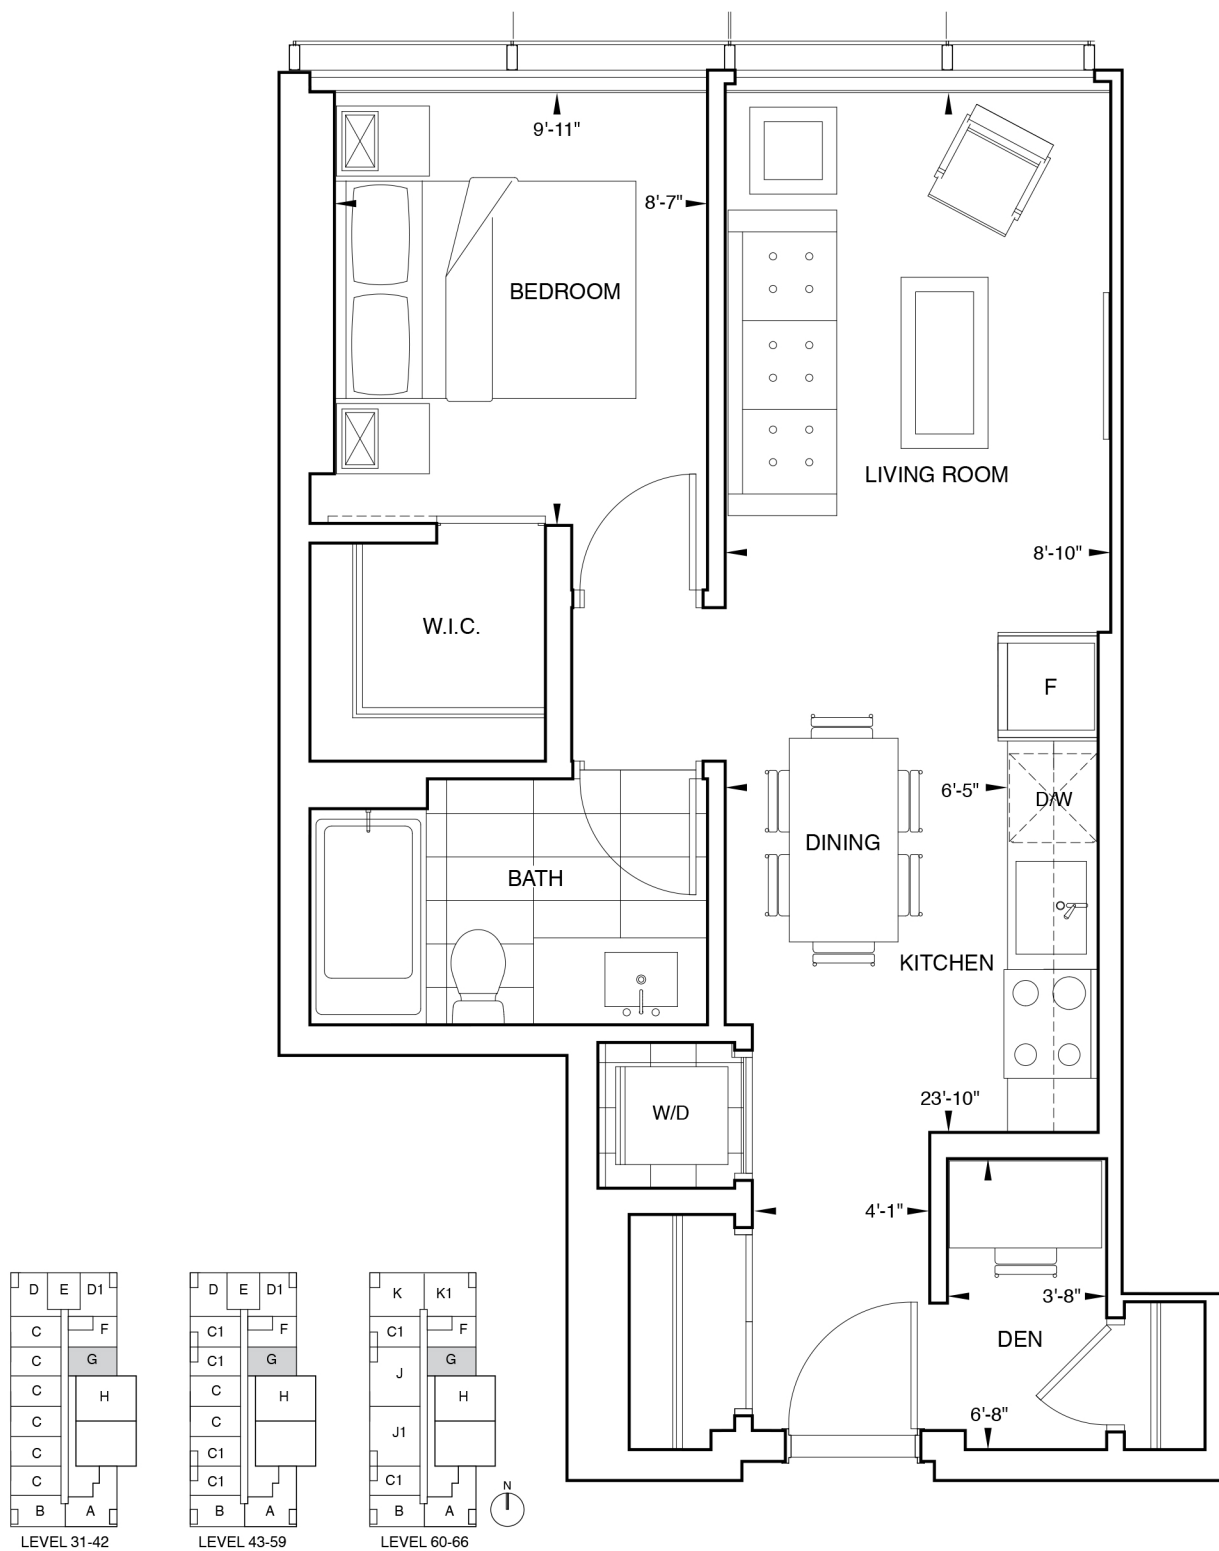

SKY RESIDENCE G

1 BEDROOM + DEN
1 BATHROOM

Interior: 556 square feet

All dimensions, layouts, and finishes are approximate and subject to normal construction variances and change without notice. Furniture is displayed for illustration purposes only and does not necessarily reflect the electrical plan for the suite. Suites are sold unfurnished. E.&O.E. October 2017.