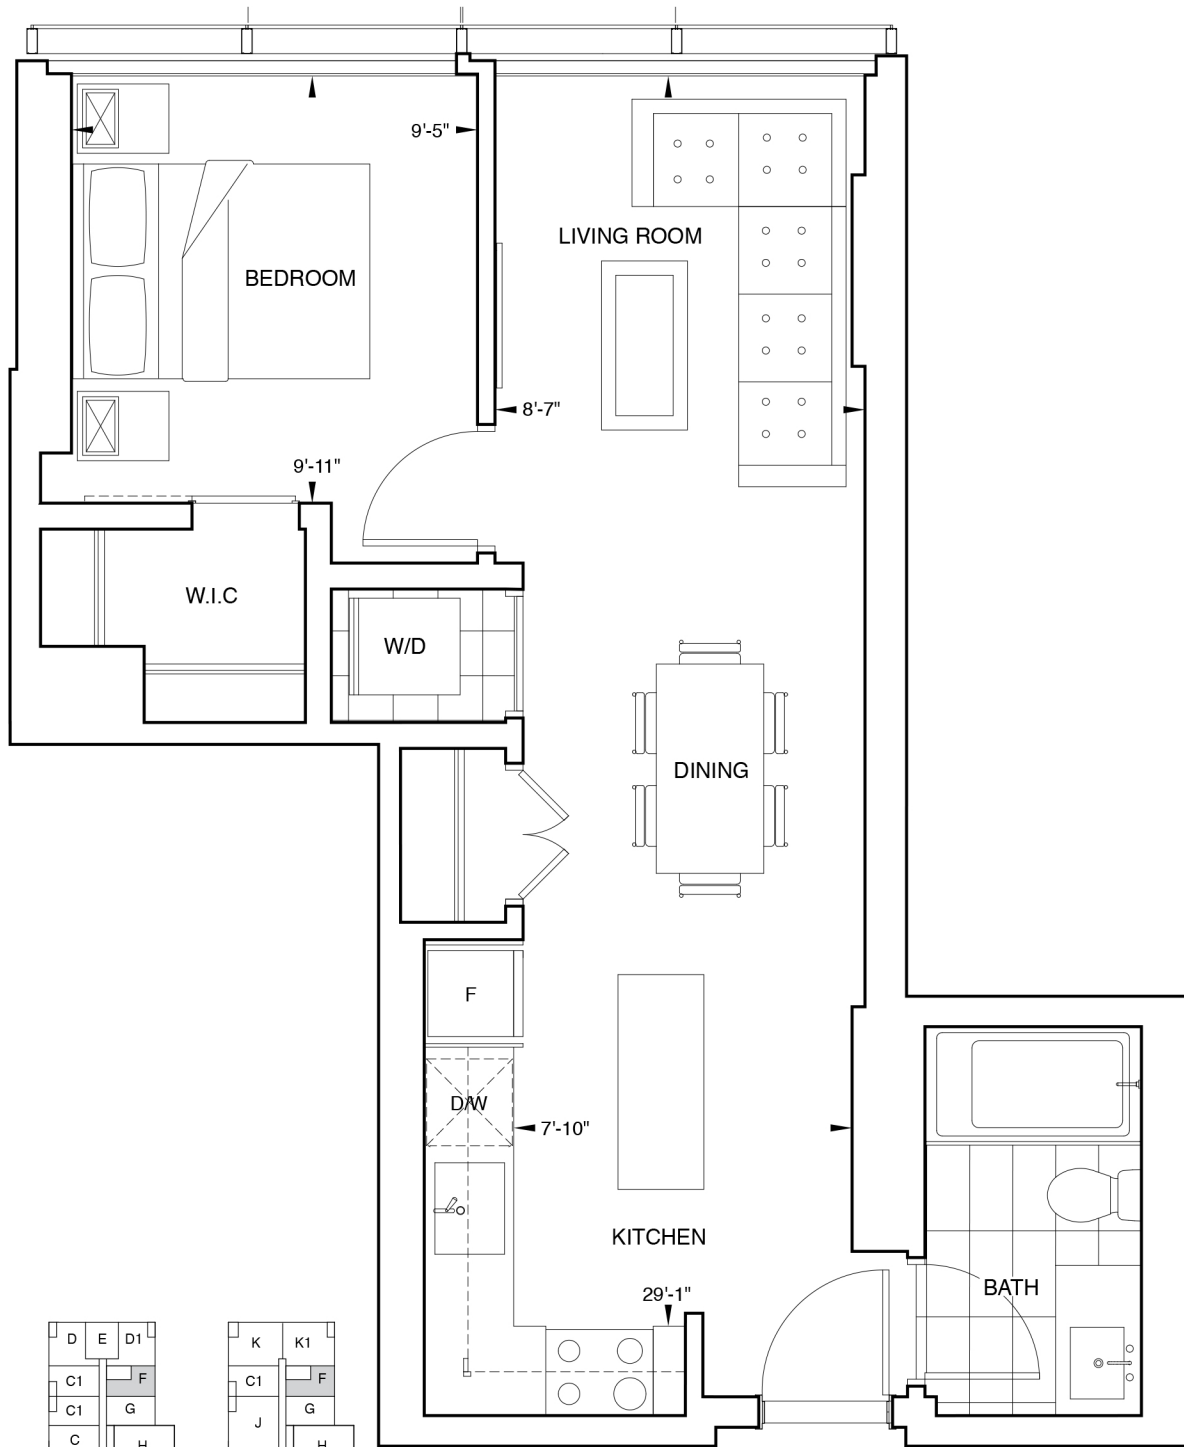

SKY RESIDENCE F

1 BEDROOM
1 BATHROOM

Interior: 572 square feet

All dimensions, layouts, and finishes are approximate and subject to normal construction variances and change without notice. Furniture is displayed for illustration purposes only and does not necessarily reflect the electrical plan for the suite. Suites are sold unfurnished. E.&O.E. October 2017.