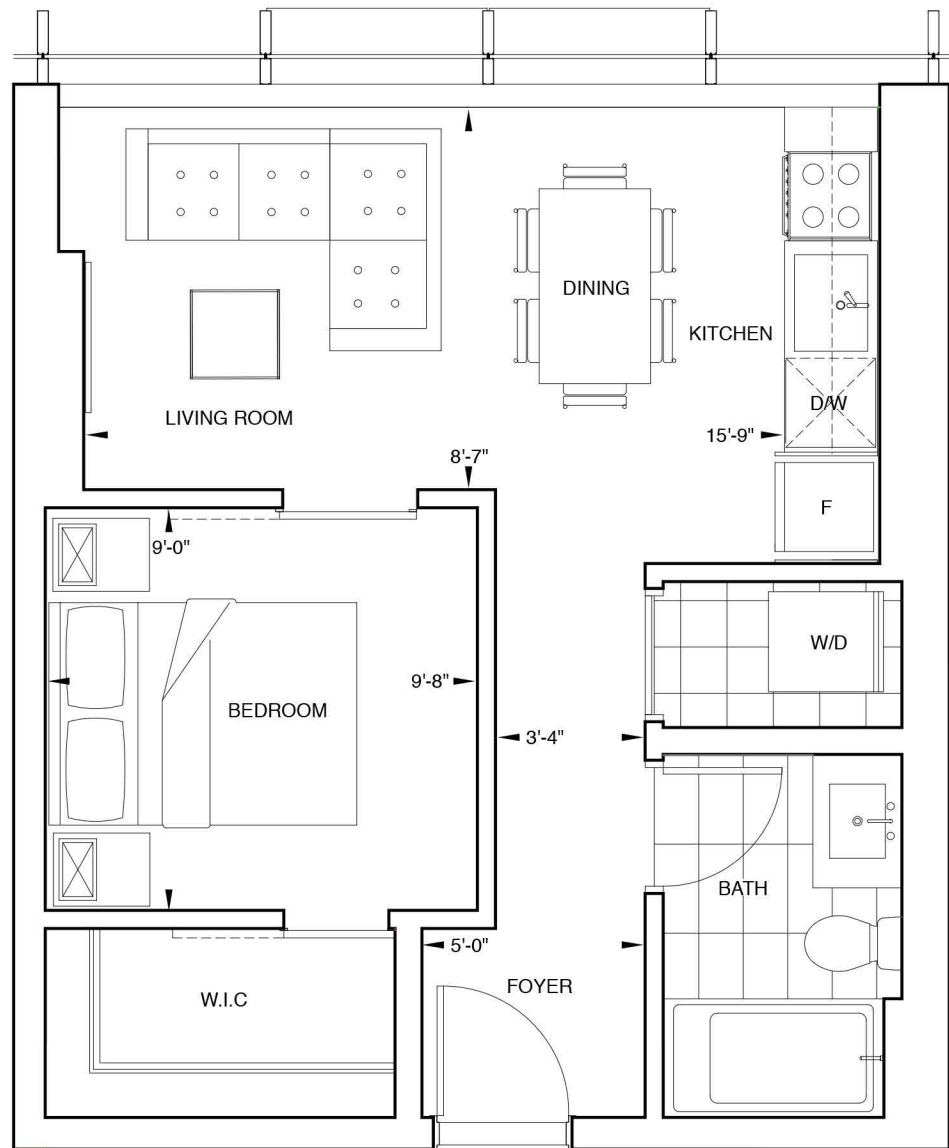

# SKY RESIDENCE E

1 BEDROOM  
1 BATHROOM

Interior: 490 square feet

All dimensions, layouts, and finishes are approximate and subject to normal construction variances and change without notice. Furniture is displayed for illustration purposes only and does not necessarily reflect the electrical plan for the suite. Suites are sold unfurnished. E.&O.E. October 2017.