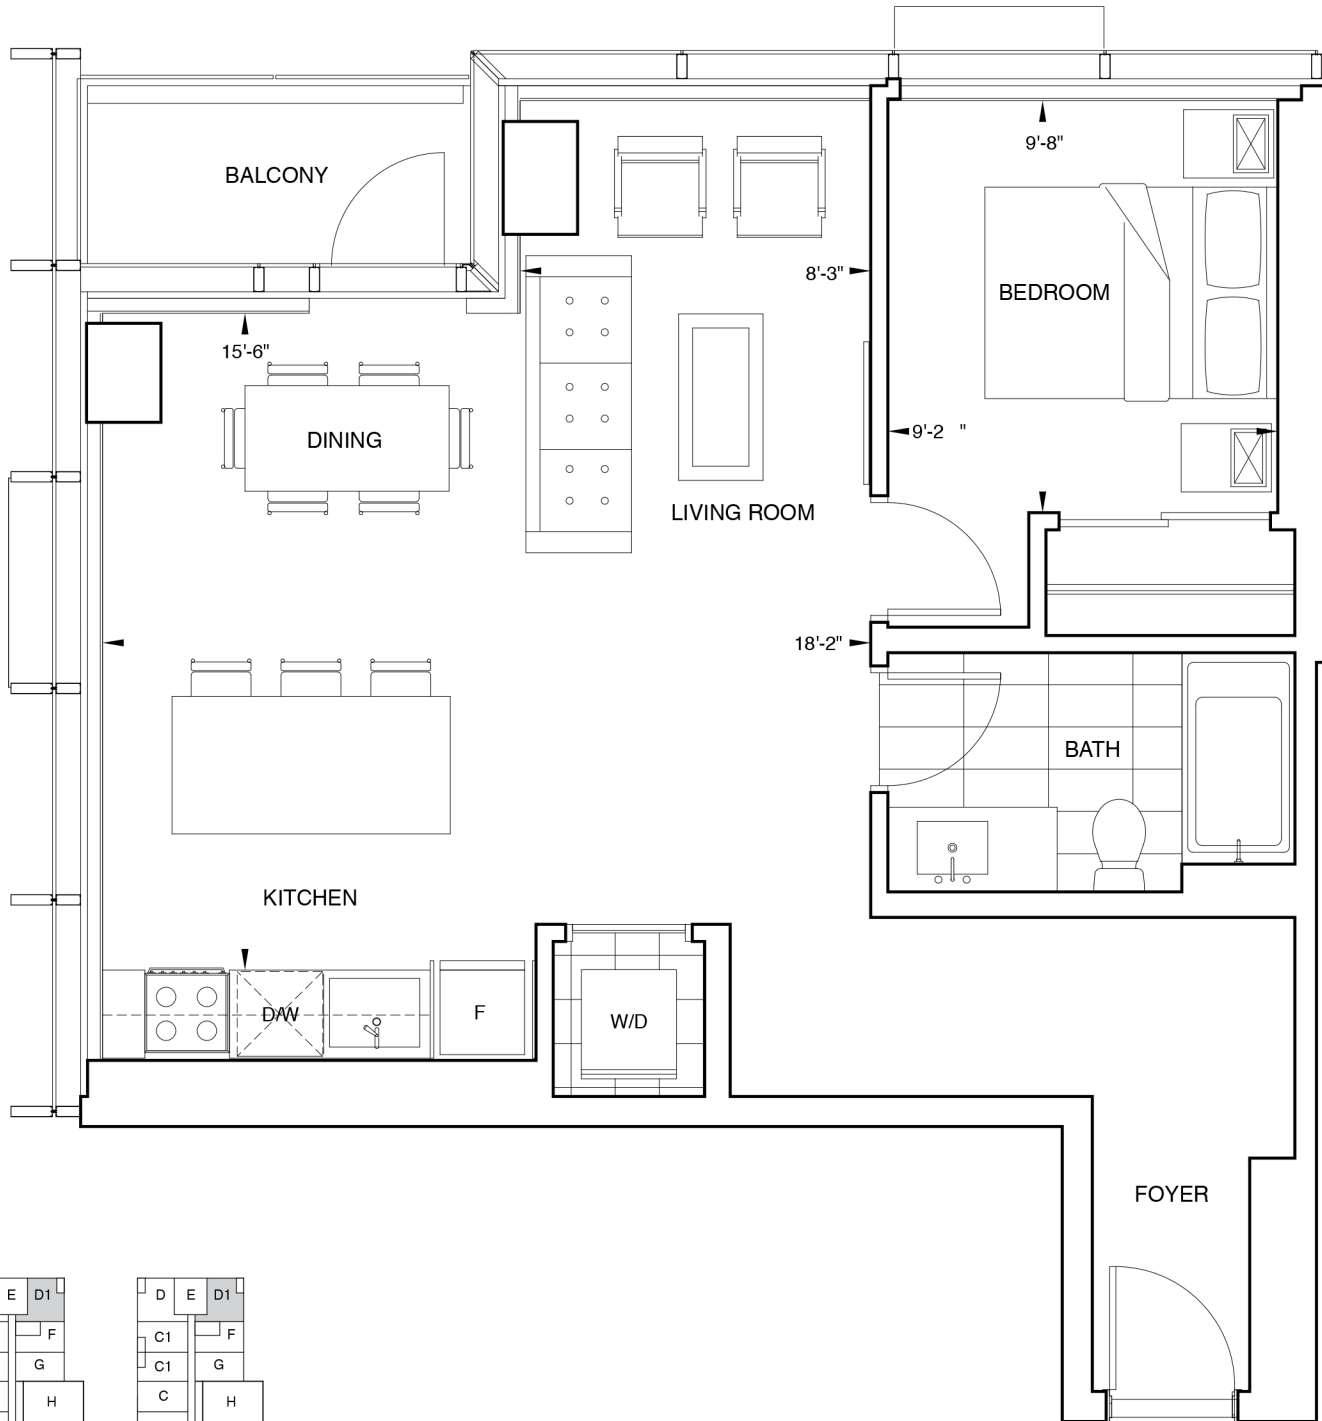

# SKY RESIDENCE D1

1 BEDROOM | Interior: 731 square feet  
 1 BATHROOM | Balcony: 40 square feet

All dimensions, layouts, and finishes are approximate and subject to normal construction variances and change without notice. Furniture is displayed for illustration purposes only and does not necessarily reflect the electrical plan for the suite. Suites are sold unfurnished. E.&O.E. October 2017.