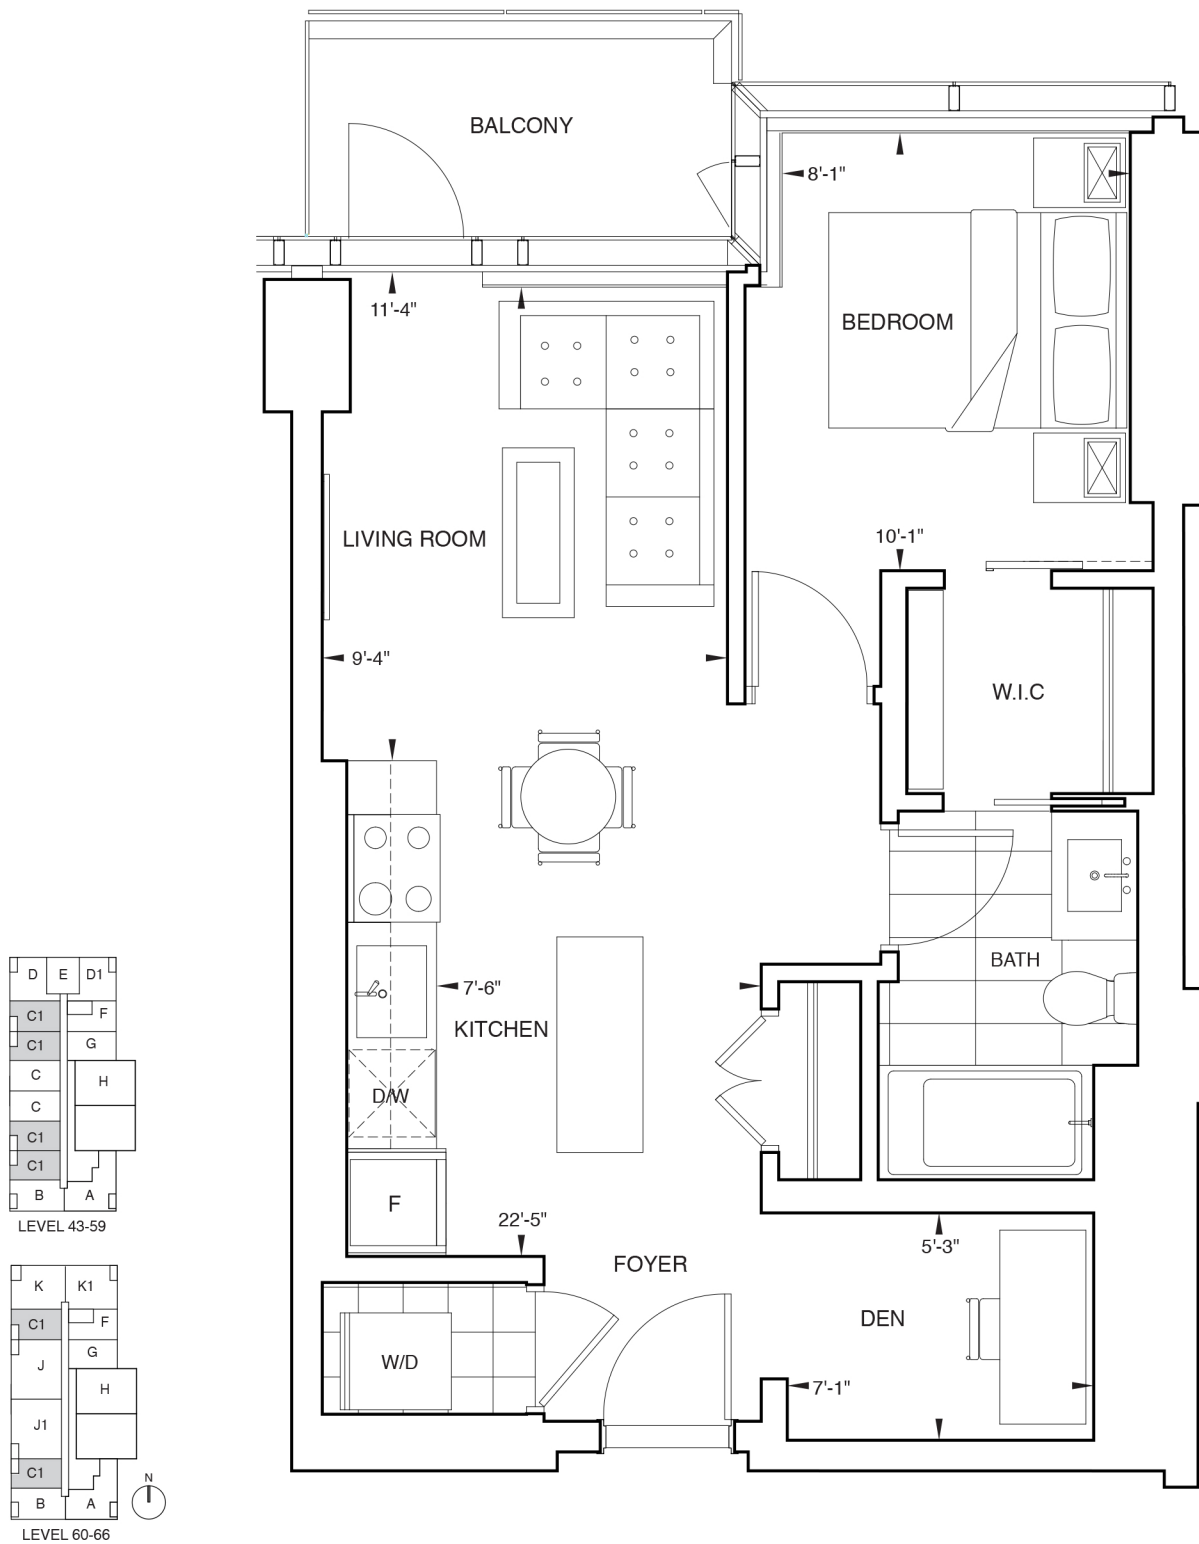

SKY RESIDENCE C1

1 BEDROOM + DEN
1 BATHROOM

Interior: 592 square feet
Balcony: 50 square feet

All dimensions, layouts, and finishes are approximate and subject to normal construction variances and change without notice. Furniture is displayed for illustration purposes only and does not necessarily reflect the electrical plan for the suite. Suites are sold unfurnished. E.&O.E. October 2017.