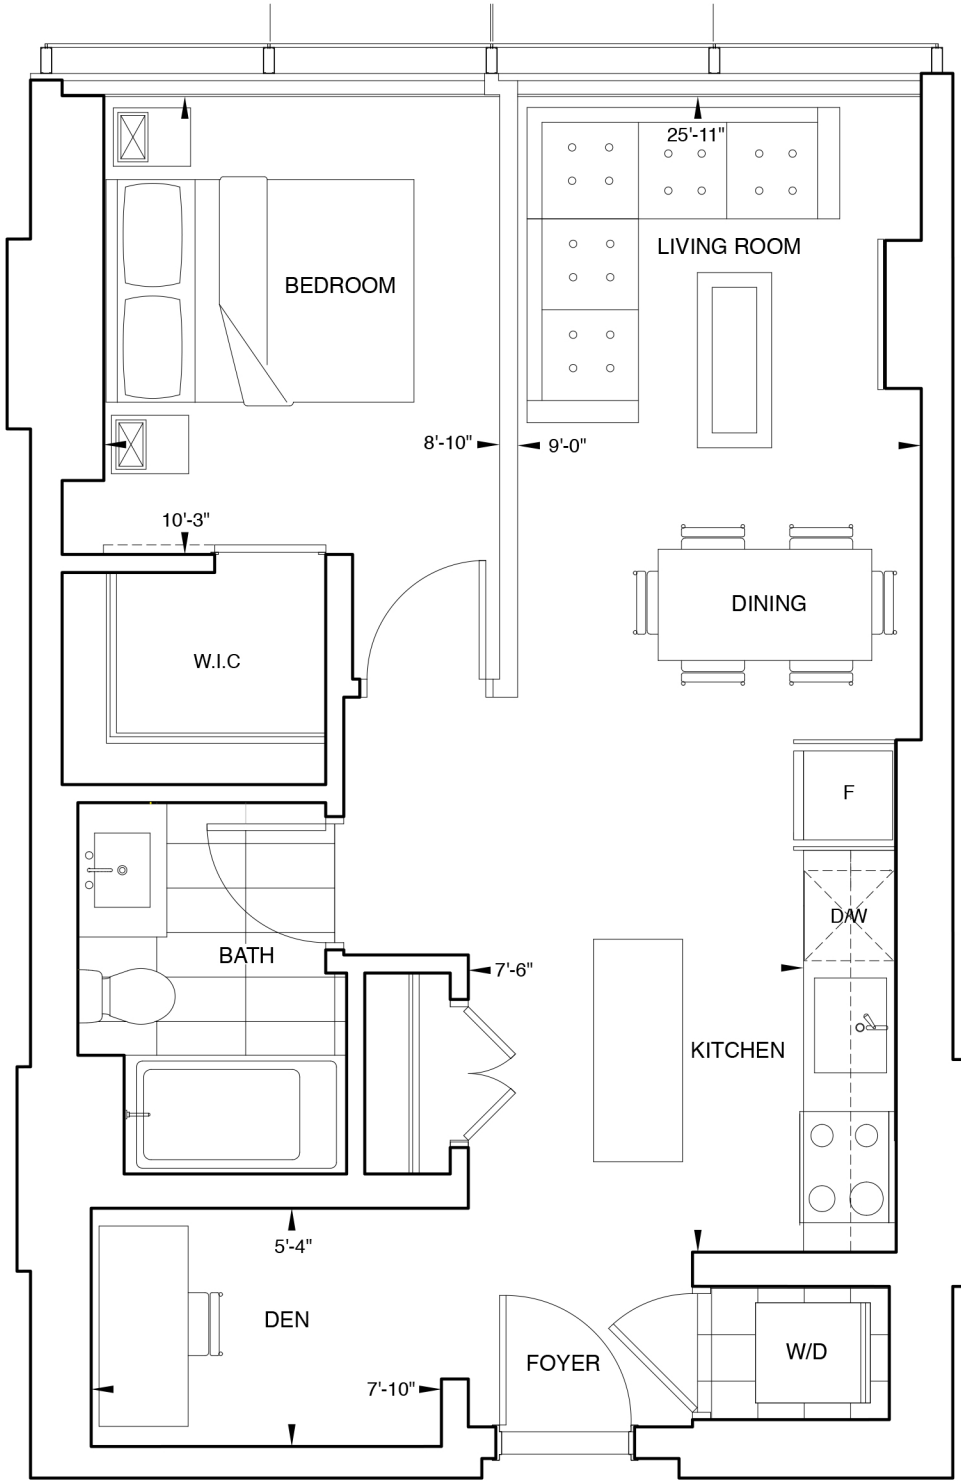

SKY RESIDENCE C

1 BEDROOM + DEN
1 BATHROOM

Interior: 628 square feet

All dimensions, layouts, and finishes are approximate and subject to normal construction variances and change without notice. Furniture is displayed for illustration purposes only and does not necessarily reflect the electrical plan for the suite. Suites are sold unfurnished. E.&O.E. October 2017.