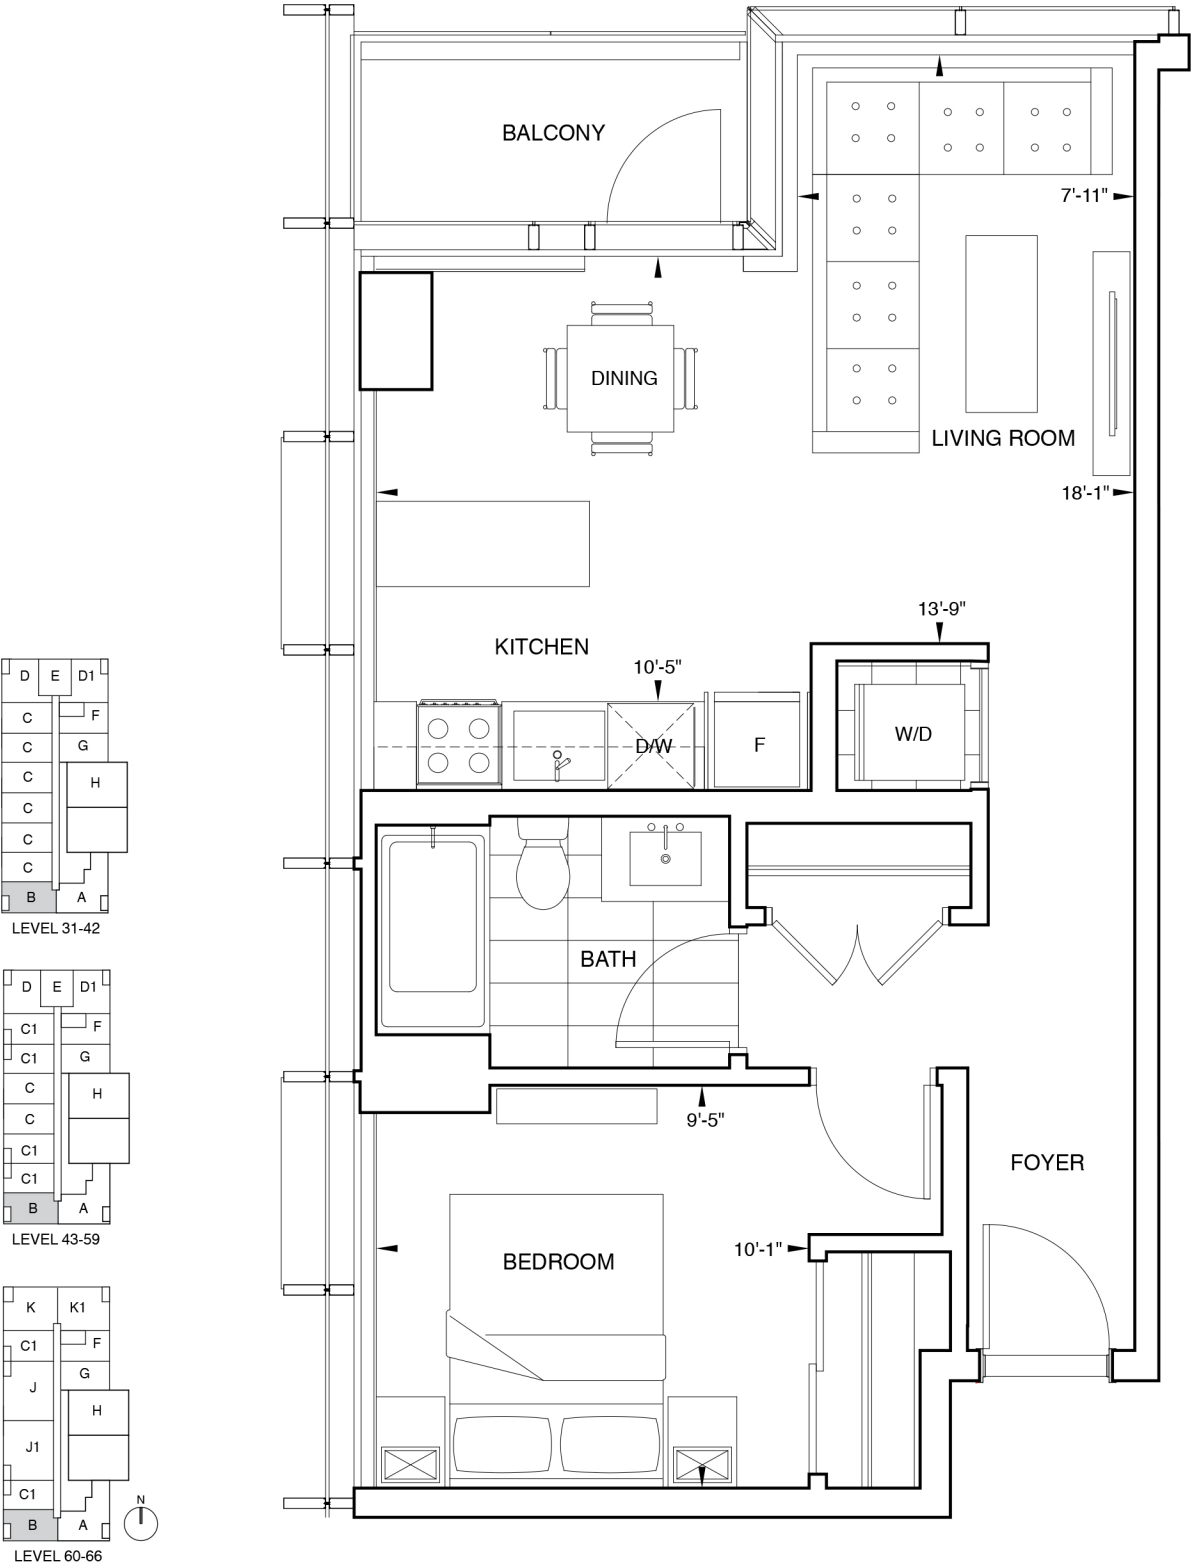

SKY RESIDENCE B

1 BEDROOM
1 BATHROOM

Interior: 628 square feet
Balcony: 40 square feet

All dimensions, layouts, and finishes are approximate and subject to normal construction variances and change without notice. Furniture is displayed for illustration purposes only and does not necessarily reflect the electrical plan for the suite. Suites are sold unfurnished. E.&O.E. October 2017.