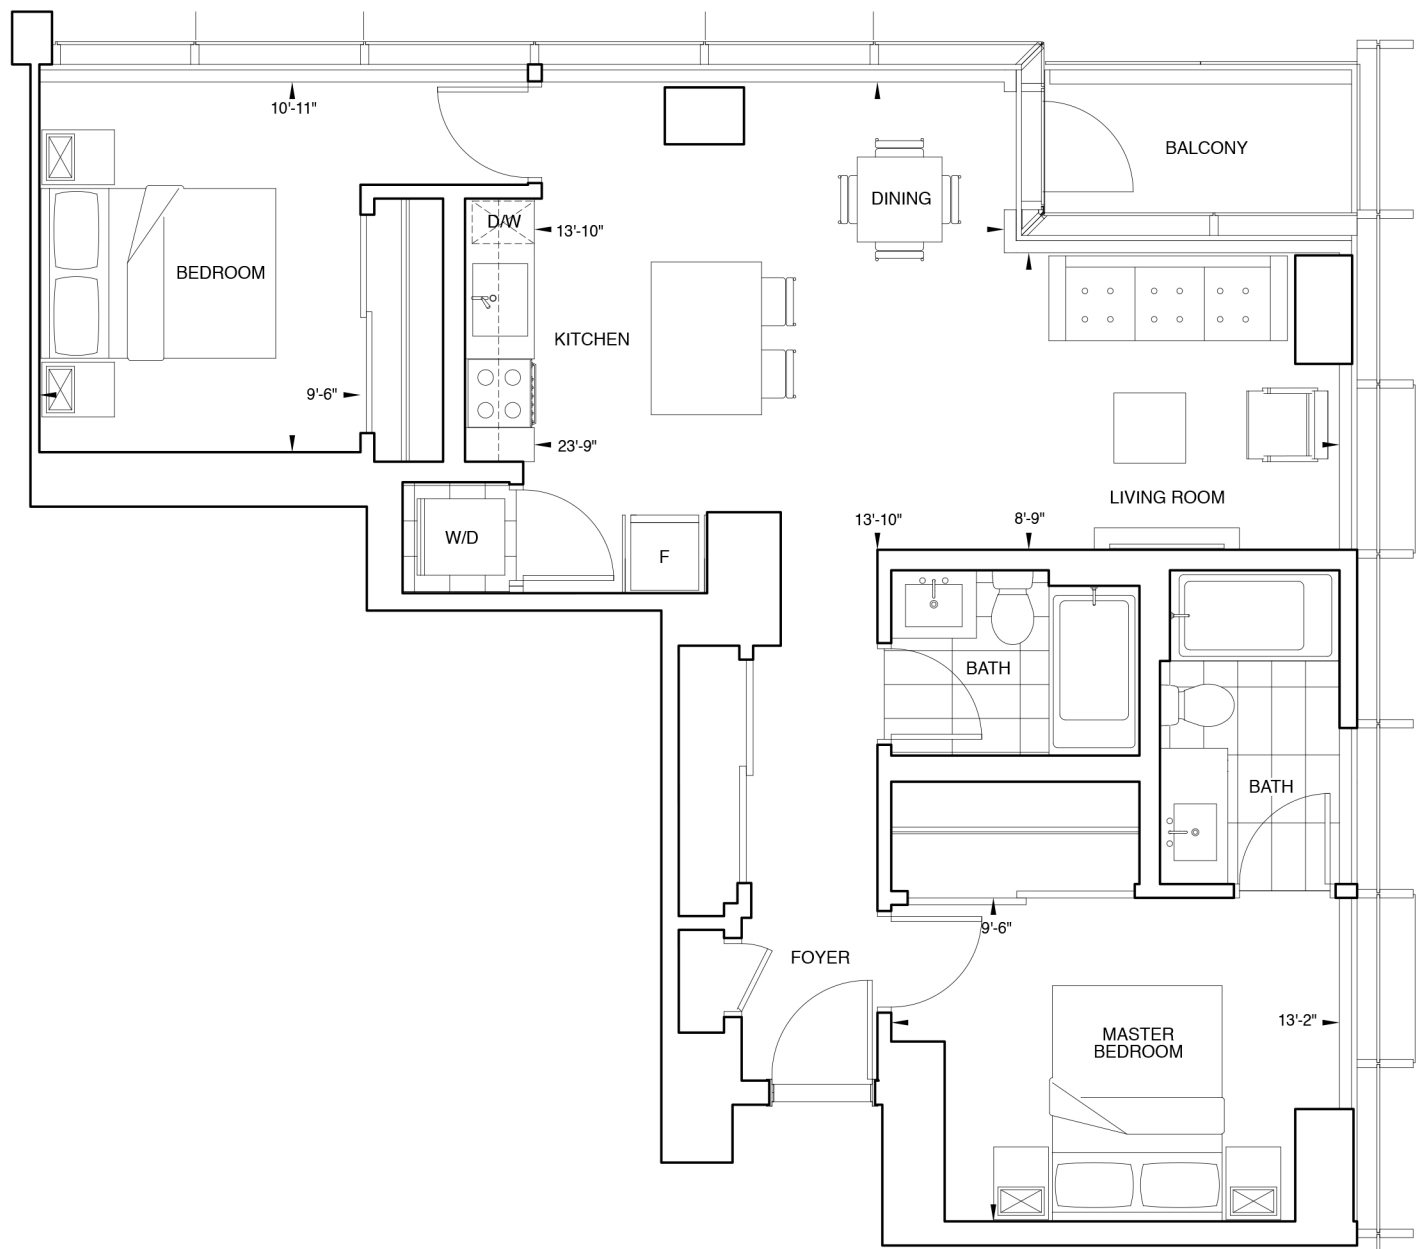

# SKY RESIDENCE A

2 BEDROOM  
2 BATHROOM

Interior: 920 square feet  
Balcony: 40 square feet

All dimensions, layouts, and finishes are approximate and subject to normal construction variances and change without notice. Furniture is displayed for illustration purposes only and does not necessarily reflect the electrical plan for the suite. Suites are sold unfurnished. E.&O.E. October 2017.