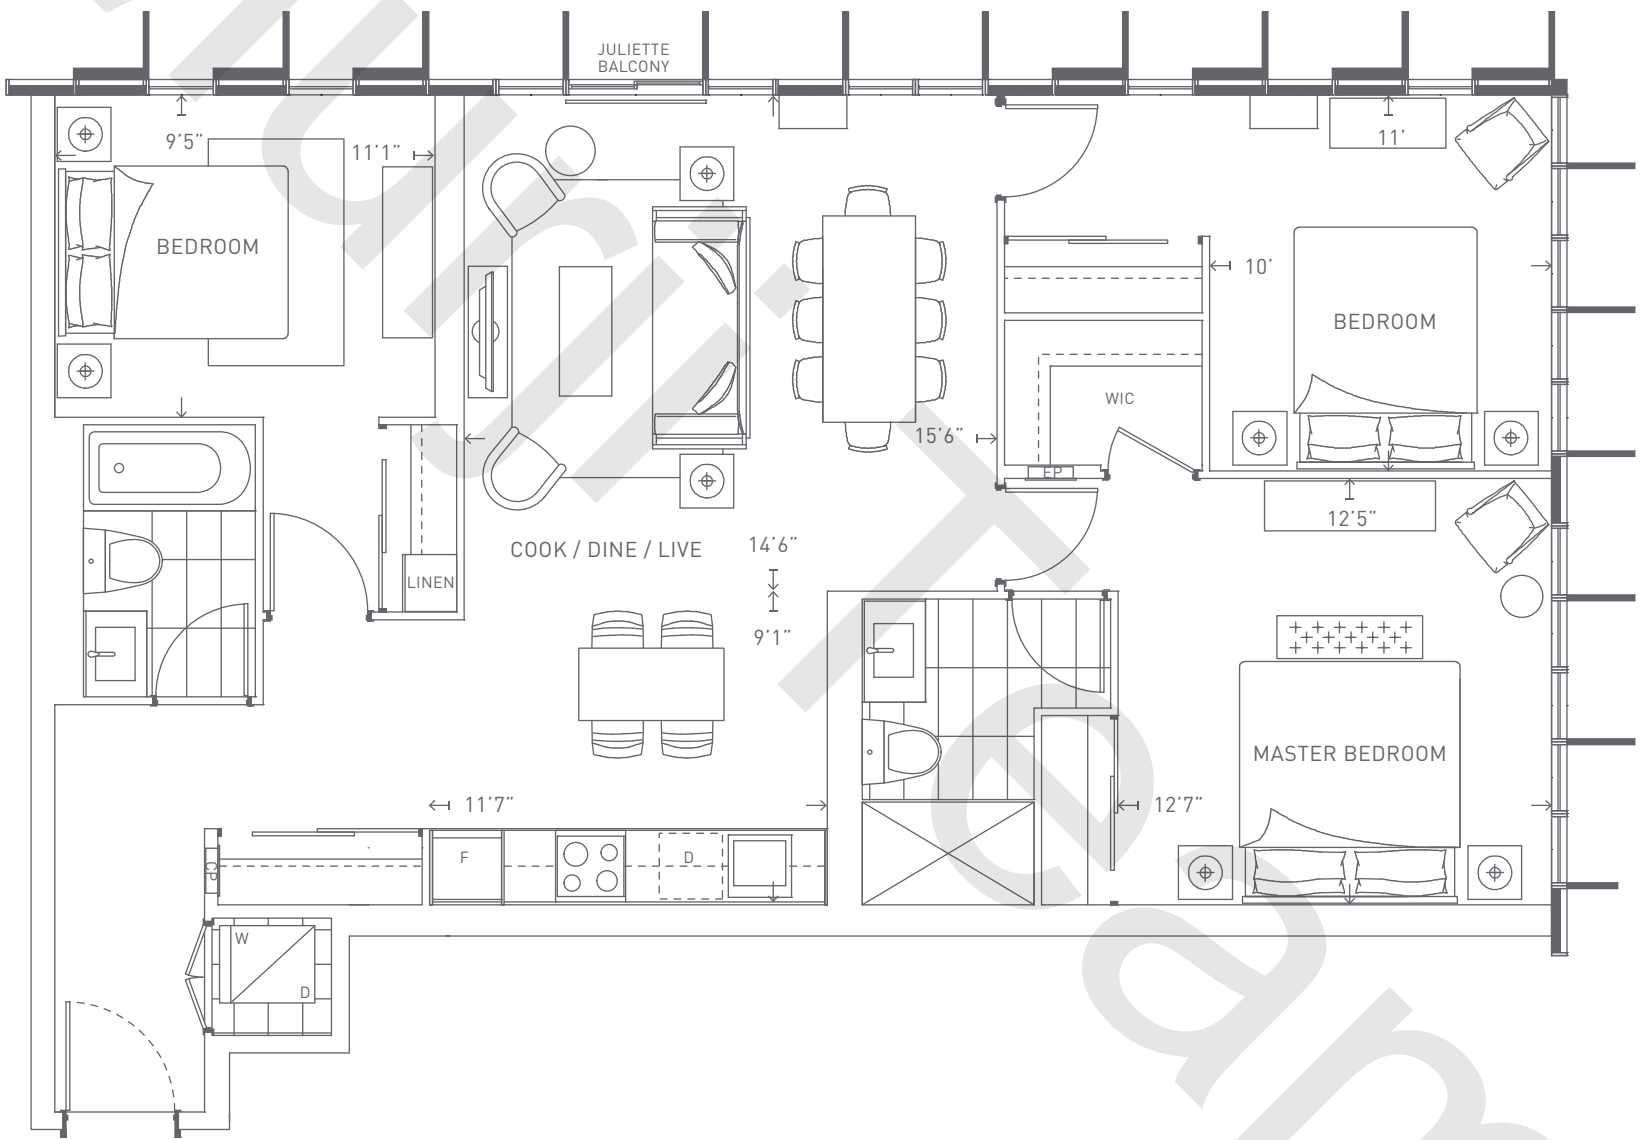

SPACE

3 BEDROOM — SUITE 3A/3AR

©Tridel 2016. ®Tridel and design, "D" design, Tridel Built for Life and design, Built Green. Built for Life and design are registered Trademarks of Tridel Corporation. Project names and logos are Trademarks of their respective owners. All rights reserved. Illustrations are artist's concept only. All dimensions are approximate and subject to normal construction variances. Dimensions may exceed the useable floor area. Size and specifications subject to change without notice. Furniture is displayed for illustration purposes only and does not necessarily reflect the electrical plan for the suite. Suites are sold unfurnished. E.&O.E. March 2016. Suites will feature an in-floor perimeter hydronic heating with separate variable refrigerant flow cooling system which have in-floor ventilation in front of some windows. Suites will also feature an individual energy recovery ventilator (ERV) providing fresh air and heat recovery. Keyplan and window configurations displayed depicts a typical floor for the entire building. Actual floor may differ, please enquire with sales representative for more details.