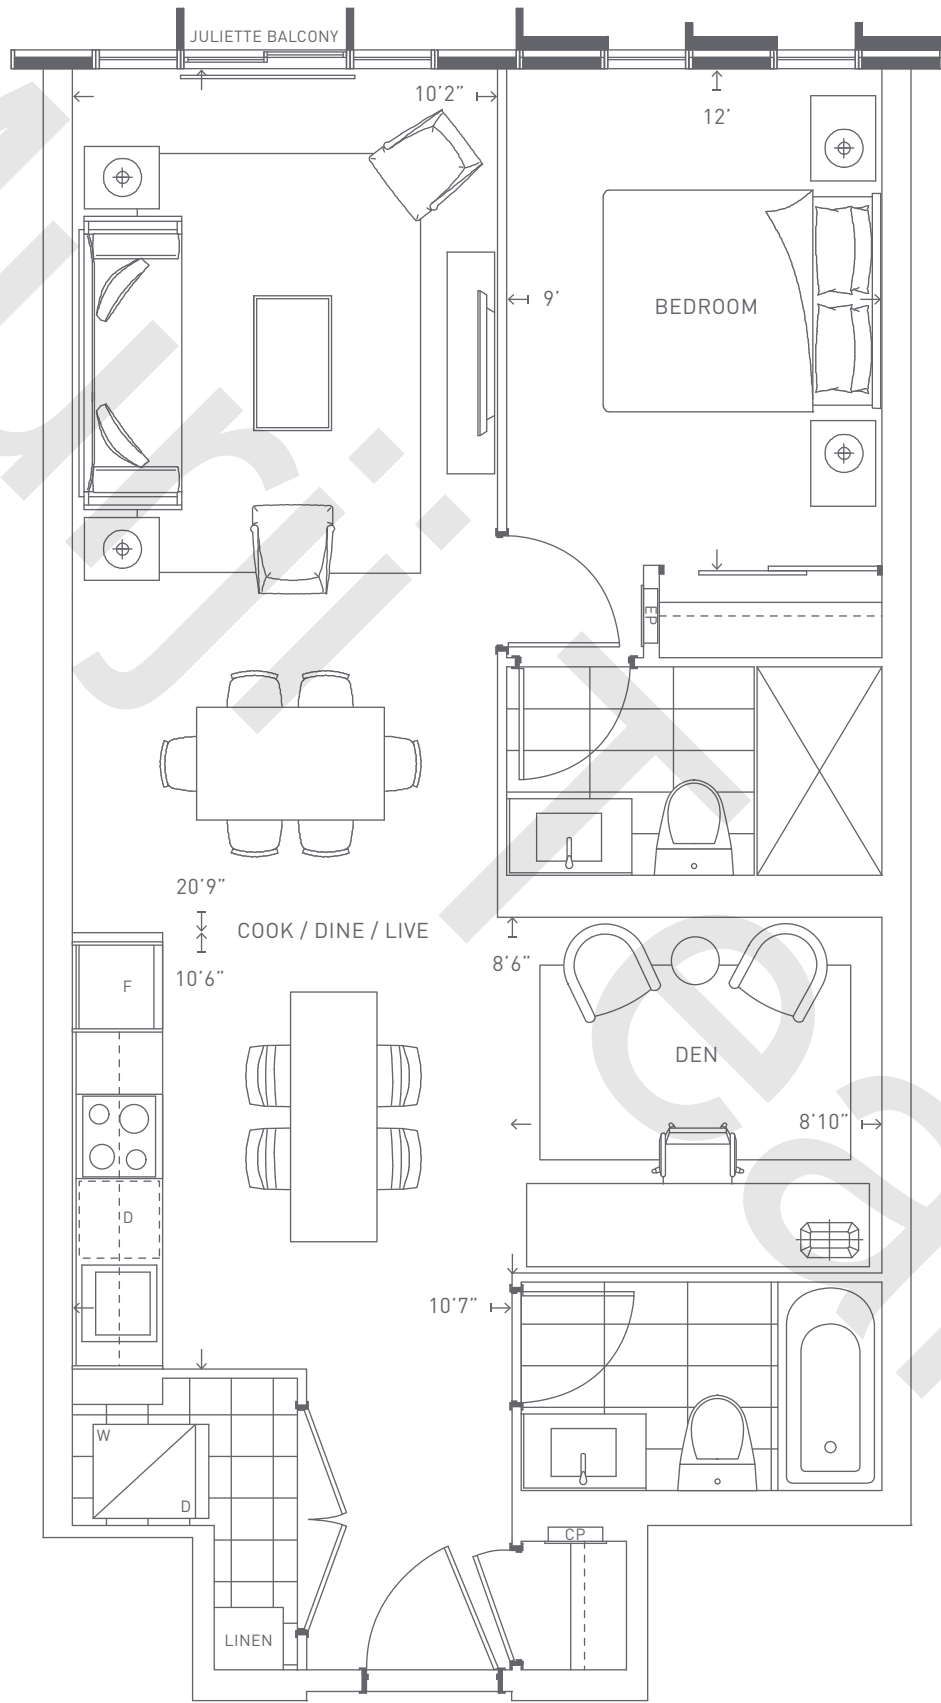

TEXTURE

I BEDROOM + DEN — SUITE 1M+D

©Tridel 2016. ®Tridel and design, "D" design, Tridel Built for Life and design, Built Green. Built for Life and design are registered Trademarks of Tridel Corporation. Project names and logos are Trademarks of their respective owners. All rights reserved. Illustrations are artist's concept only. All dimensions are approximate and subject to normal construction variances. Dimensions may exceed the useable floor area. Size and specifications subject to change without notice. Furniture is displayed for illustration purposes only and does not necessarily reflect the electrical plan for the suite. Suites are sold unfurnished. E.&O.E. March 2016. Suites will feature an in-floor perimeter hydronic heating with separate variable refrigerant flow cooling system which have in-floor ventilation in front of some windows. Suites will also feature an individual energy recovery ventilator (ERV) providing fresh air and heat recovery. Keyplan and window configurations displayed depicts a typical floor for the entire building. Actual floor may differ, please enquire with sales representative for more details.