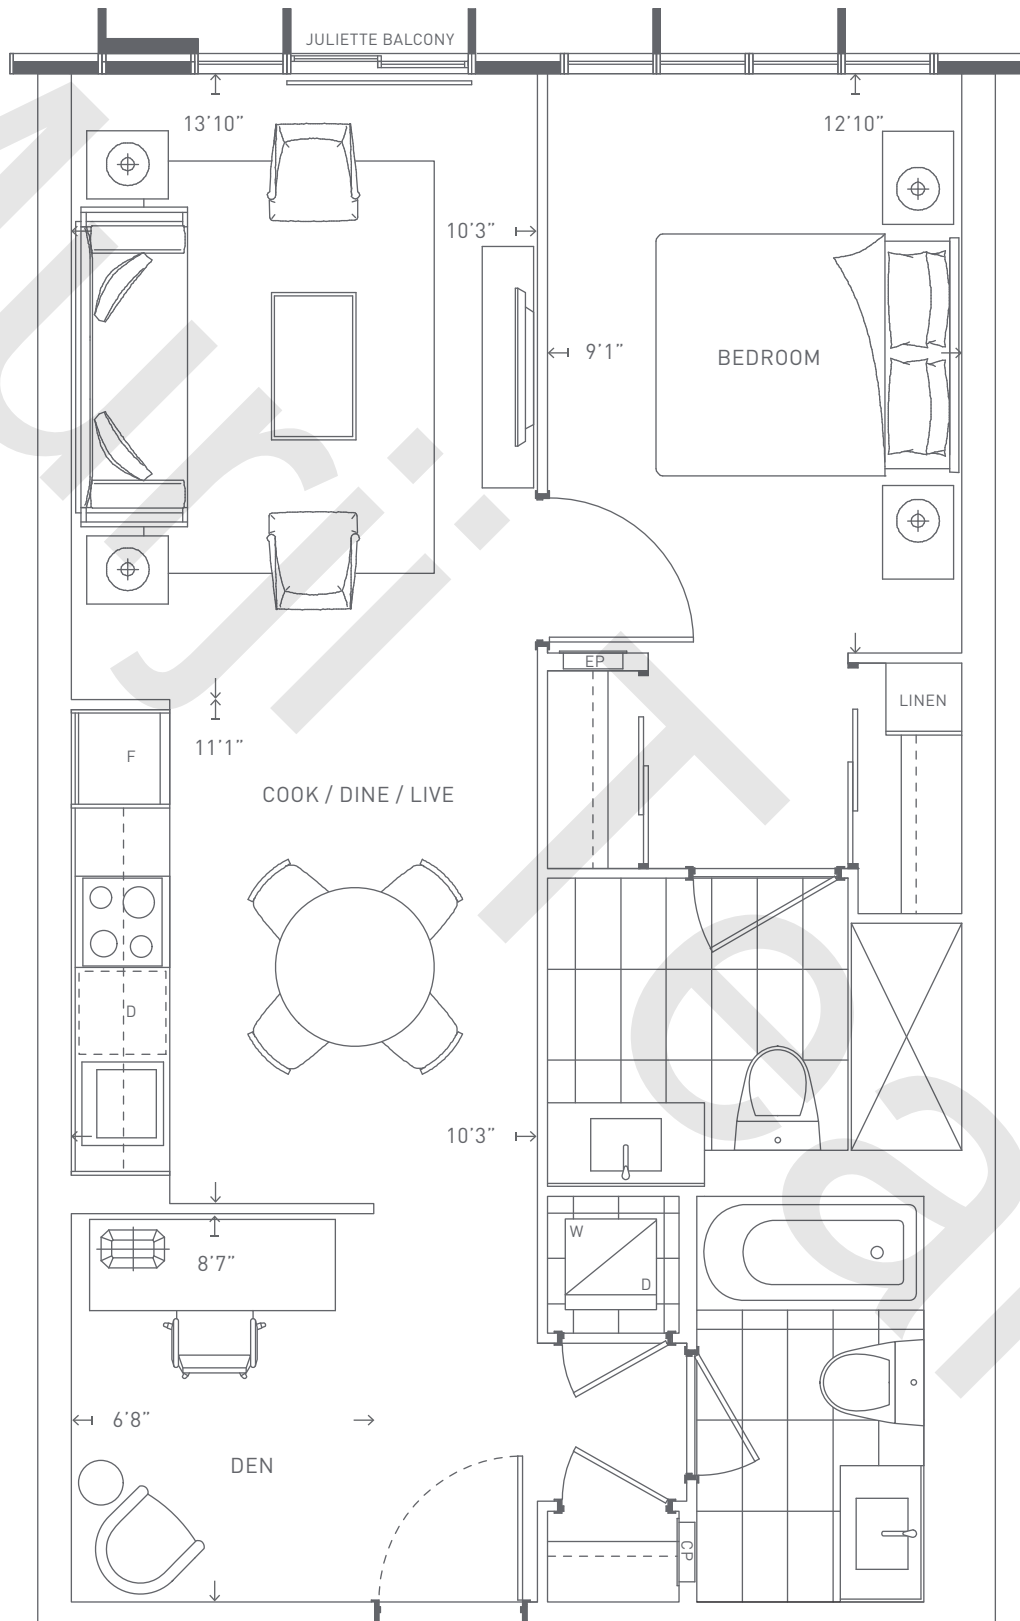

TEXTURE

I BEDROOM + DEN — SUITE 1L+D

©Tridel 2016. ®Tridel and design, "D" design, Tridel Built for Life and design, Built Green. Built for Life and design are registered Trademarks of Tridel Corporation. Project names and logos are Trademarks of their respective owners. All rights reserved. Illustrations are artist's concept only. All dimensions are approximate and subject to normal construction variances. Dimensions may exceed the useable floor area. Size and specifications subject to change without notice. Furniture is displayed for illustration purposes only and does not necessarily reflect the electrical plan for the suite. Suites are sold unfurnished. E.&O.E. March 2016. Suites will feature an in-floor perimeter hydronic heating with separate variable refrigerant flow cooling system which have in-floor ventilation in front of some windows. Suites will also feature an individual energy recovery ventilator (ERV) providing fresh air and heat recovery. Keyplan and window configurations displayed depicts a typical floor for the entire building. Actual floor may differ, please enquire with sales representative for more details.