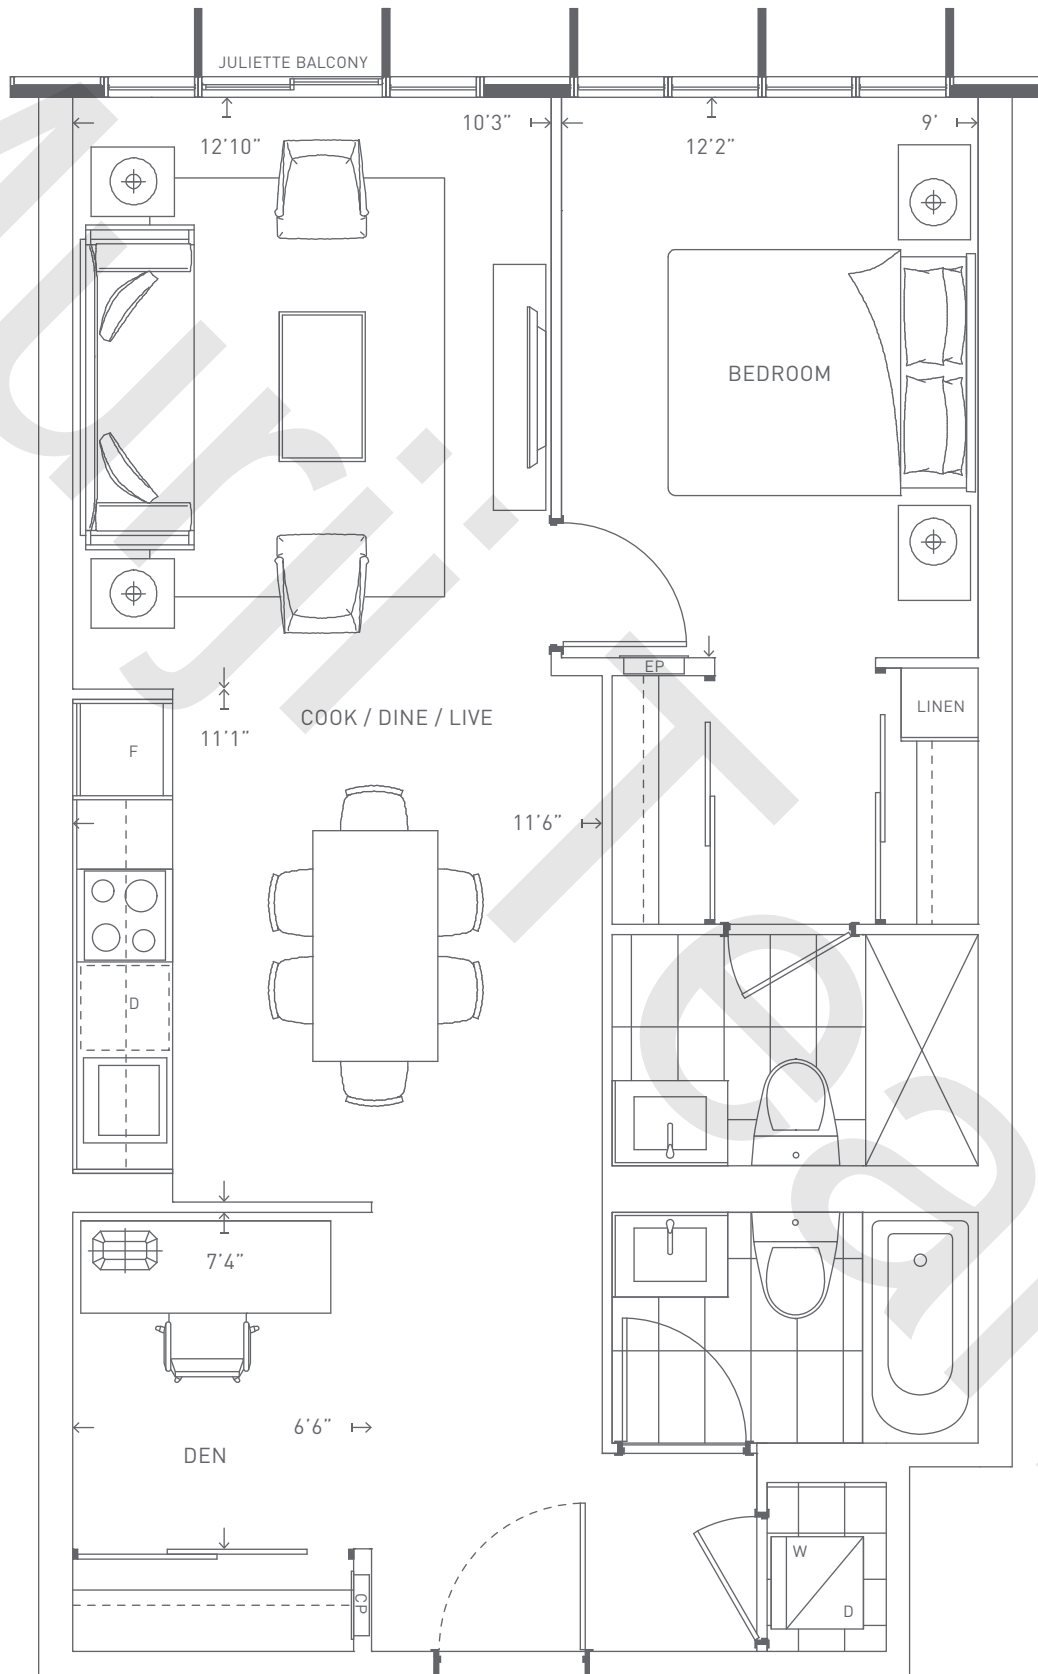

TEXTURE

I BEDROOM + DEN — SUITE 1K+D

©Tridel 2016. ®Tridel and design, "D" design, Tridel Built for Life and design, Built Green. Built for Life and design are registered Trademarks of Tridel Corporation. Project names and logos are Trademarks of their respective owners. All rights reserved. Illustrations are artist's concept only. All dimensions are approximate and subject to normal construction variances. Dimensions may exceed the useable floor area. Size and specifications subject to change without notice. Furniture is displayed for illustration purposes only and does not necessarily reflect the electrical plan for the suite. Suites are sold unfurnished. E.&O.E. March 2016. Suites will feature an in-floor perimeter hydronic heating with separate variable refrigerant flow cooling system which have in-floor ventilation in front of some windows. Suites will also feature an individual energy recovery ventilator (ERV) providing fresh air and heat recovery. Keyplan and window configurations displayed depicts a typical floor for the entire building. Actual floor may differ, please enquire with sales representative for more details.